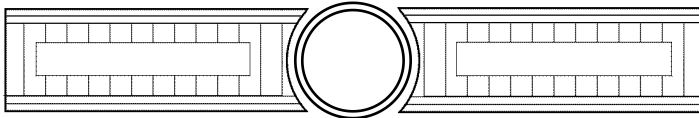

1940 160 Dash Plastic

Fluted Clock Plastic, Clock Surround

DP05 **\$150.00** DP06 **\$50.00** DP07 **\$150.00**

Fluted Gauge Plastic, Speedometer Surround

DP08 **\$175.00** DP06 **\$50.00** DP09 **175.00**