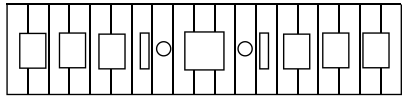

Ashtray Lid
AT07 **\$100.00**

Center Dash DP10 **\$300.00**

Ashtray Handle
AT01 **\$15.00**

Radio Delete Plate
RE05 **\$100.00**

Radio Escutcheon
RE04 **\$150.00**

This cast Dash Plastic is ready to install. It is mounted by threaded studs located on the rear of the chrome trim. Nuts and washers are included.