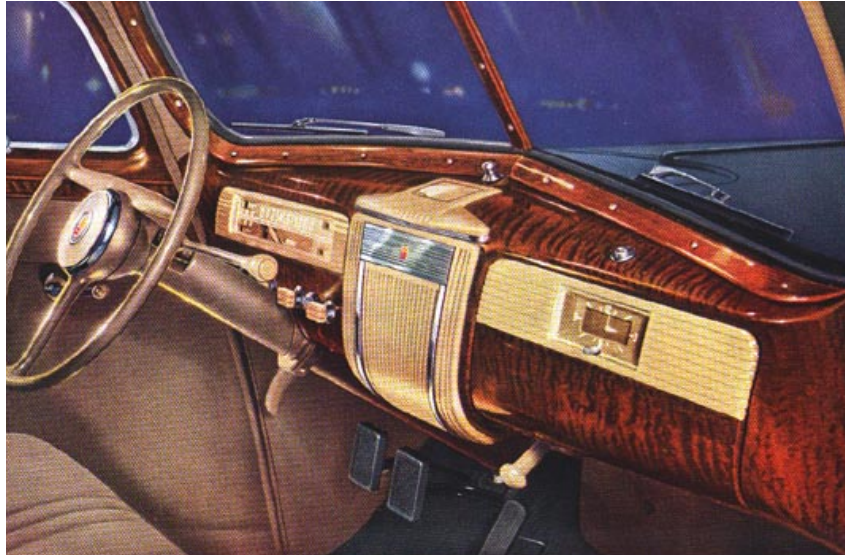

1941 Packard Dash Plastic by Yesterday's Radio

Ashtray Lid	\$ 45.00
Ashtray Surround	325.00
Speedometer Surround	170.00
Clock Surround	170.00
Radio Speaker Grill	700.00
Complete Dash	\$1400.00
Shipping	\$20.00

The Radio Speaker Grill has the upper corner studs cast in place. It also includes the lower plate for attachment to the dash and the .020 wire 14 mesh screen that fits behind the grill.

Available in the Packard Color of your choice